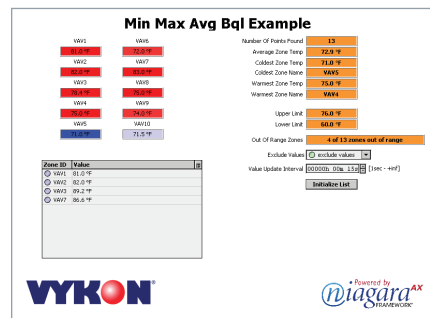

VYKONPro Tools

A collection of station component and px widgets to facilitate easier system engineering and graphics development. The station components include numeric history analytic tools, runtime/load balancing sequencers, robust bql driven logic components which don't require linking, workbench messaging tools, enhanced reporting tools, enhanced optimized start stop control, and many more. The px widgets include enhanced bound labels, enhanced hyperlink bindings, tooltip bindings, and many more.