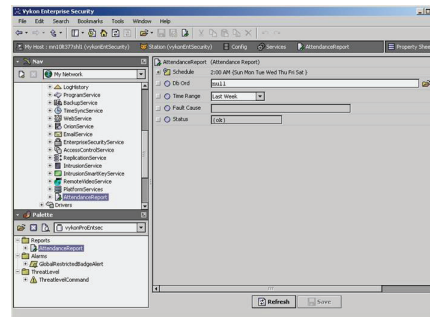

Number Of Points Found: **13**

Any Zone Occupied: **False**

All Zones Occupied: **False**

Number Of Points "True": **0**

Value Update Interval: **00:00:05.000** **Stop** **Start** **1sec** **++1**

Powered by **niagara** **AX** FRAMEWORK

BooleanToSequencerCmd allows logic to be connected to the RotationalLoadSequencer to disable or re-enable a load in a rotational sequence.

VYKONPro Tools

A collection of station component and px widgets to facilitate easier system engineering and graphics development. The station components include numeric history analytic tools, runtime/load balancing sequencers, robust bql driven logic components which don't require linking, workbench messaging tools, enhanced reporting tools, enhanced optimized start stop control, and many more. The px widgets include enhanced bound labels, enhanced hyperlink bindings, tooltip bindings, and many more.

VYKONPro Enterprise Security

A collection of components to supplement the VYKON Enterprise Security software. Components include a global restricted badge alert widget used to raise a system alert when a specific badge is used anywhere, a threat level command widget which makes setting system threat levels through graphic interfaces more robust, Hx display of security schedules, and a customized time and attendance report widget to facilitate generating time and attendance reports with clock in and clock out data sorted by person to CSV files.

VYKONPro Navigator

A collection of px widgets used to build dynamic navigation in px views. The module includes widgets to define system navigation between Niagara^{AX} stations based on an area selector (area and district metadata), a geographic selector (state and city metadata), or store number selector (station name format including numbers).