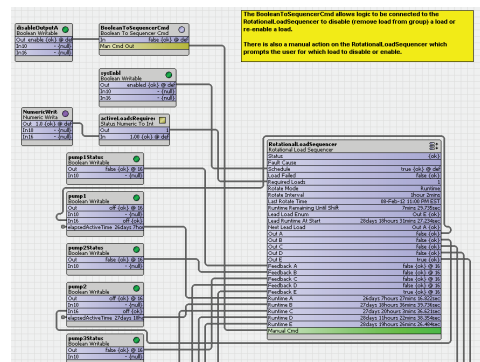

Features

- Px widgets to aid in graphic development
- Analytic Tools for Niagara Histories
- Robust BQL Driven Logic Components
- Messaging and reporting tools
- Threat level graphic commands
- Enhanced Time and Attendance Reporting
- Guest Book