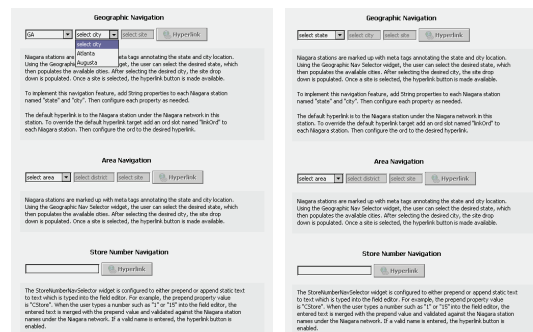

BooleanToSequencerCmd allows logic to be connected to the RotationalLoadSequencer to disable or re-enable a load in a rotational sequence.

VYKONPro Tools

A collection of station component and px widgets to facilitate easier system engineering and graphics development. The station components include numeric history analytic tools, runtime/load balancing sequencers, robust bql driven logic components which don't require linking, workbench messaging tools, enhanced reporting tools, enhanced optimized start stop control, and many more. The px widgets include enhanced bound labels, enhanced hyperlink bindings, tooltip bindings, and many more.

VYKONPro Enterprise Security

A collection of components to supplement the VYKON Enterprise Security software. Components include a global restricted badge alert widget used to raise a system alert when a specific badge is used anywhere, a threat level command widget which makes setting system threat levels through graphic interfaces more robust, Hx display of security schedules, and a customized time and attendance report widget to facilitate generating time and attendance reports with clock in and clock out data sorted by person to CSV files.

VYKONPro Navigator

A collection of px widgets used to build dynamic navigation in px views. The module includes widgets to define system navigation between Niagara^{AX} stations based on an area selector (area and district metadata), a geographic selector (state and city metadata), or store number selector (station name format including numbers).